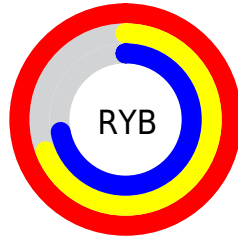

- Red (100%)
- Yellow (69%)
- Blue (72%)