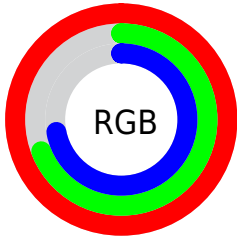

Distribution

- Red (100%)
- Green (69%)
- Blue (72%)