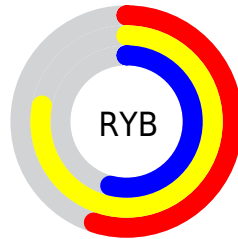

## Conversions Part 2

Format	Color
<a href="#">RYB</a>	<a href="#">139, 200, 138</a>
Decimal	<a href="#">13158282</a>
CIELab	<a href="#">79.00, -9.11, 30.74</a>
CIELCh	<a href="#">79, 32.065, 106.505</a>
Yxy	<a href="#">54.9284, 0.3594, 0.4045</a>
Android (android.graphics.Color)	<a href="#">4291348362</a> ( <a href="#">0xFFC8C78A</a> )
YUV	<a href="#">192.3450, -26.7921, 6.7134</a>
Hunter-Lab	<a href="#">74.1137, -12.1651, 26.2353</a>

# Details

The CIELCh color  $79, 32.065, 106.505$  is a light color, and the websafe version is hex `CCCC99`. A complement of this color would be  $60, 34.498, 293.407$ , and the grayscale version is  $78, 0.009, 296.813$ .

# Distribution

- Red (78%)
- Green (78%)
- Blue (54%)

- Red (55%)
- Yellow (78%)
- Blue (54%)

- Cyan (0%)
- Magenta (0%)
- Yellow (31%)
- Black (22%)

- Cyan (22%)
- Magenta (22%)
- Yellow (46%)