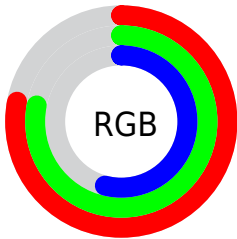

Distribution

- Red (78%)
- Green (78%)
- Blue (54%)