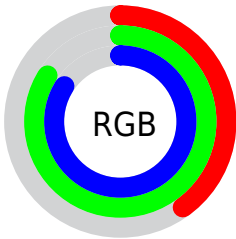

Distribution

- Red (40%)
- Green (84%)
- Blue (84%)