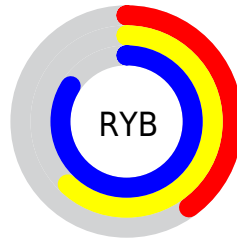

- Red (40%)
- Yellow (62%)
- Blue (84%)