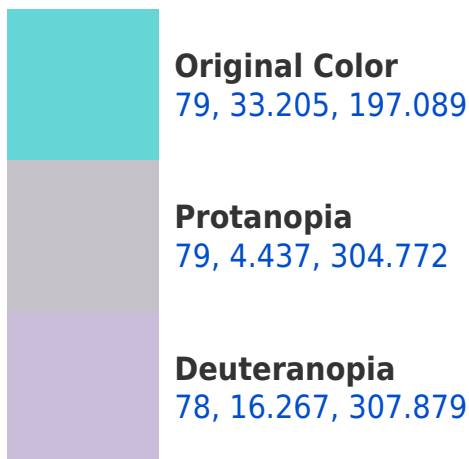

# Black Background

This preview shows how the CIELCh color 79, 33.205, 197.089 looks on a black background.

## Background

This preview shows how black text looks on a background with the CIELCh color 79, 33.205, 197.089.

This preview shows how white text looks on a background with the CIELCh color 79, 33.205, 197.089.

## Dichromacy

**Tritanopia**  
79, 31.015, 214.642

# Trichromacy

**Original Color**  
79, 33.205, 197.089

**Protanomaly**  
78, 13.569, 209.916

**Deuteranomaly**  
78, 14.456, 240.830

**Tritanomaly**  
79, 31.503, 208.168