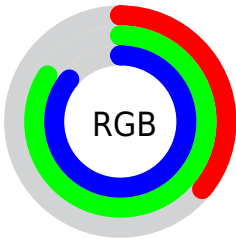

Distribution

- Red (36%)
- Green (84%)
- Blue (86%)