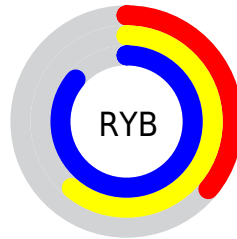

- Red (36%)
- Yellow (61%)
- Blue (86%)