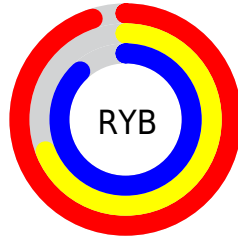

- Red (95%)
- Yellow (69%)
- Blue (88%)