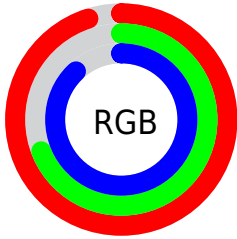

Distribution

- Red (95%)
- Green (69%)
- Blue (88%)