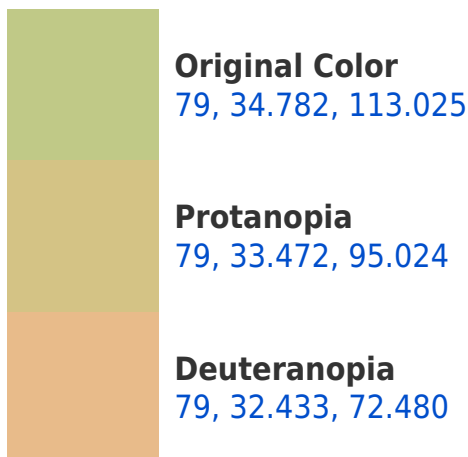

# Black Background

This preview shows how the CIELCh color 79, 34.782, 113.025 looks on a black background.

## Background

This preview shows how black text looks on a background with the CIELCh color 79, 34.782, 113.025.

This preview shows how white text looks on a background with the CIELCh color 79, 34.782, 113.025.

## Dichromacy

**Tritanopia**  
79, 8.698, 312.766

# Trichromacy

**Original Color**  
79, 34.782, 113.025

**Protanomaly**  
79, 33.311, 101.455

**Deuteranomaly**  
79, 31.157, 87.287

**Tritanomaly**  
79, 7.529, 100.815