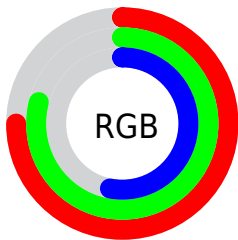

Distribution

- Red (75%)
- Green (79%)
- Blue (53%)