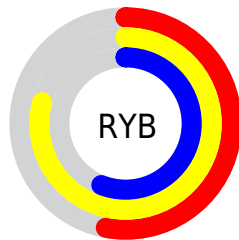

- Red (53%)
- Yellow (79%)
- Blue (56%)