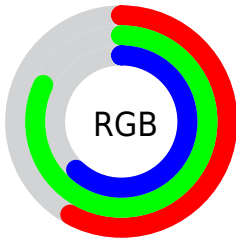

Distribution

Red (58%)

Green (82%)

Blue (62%)