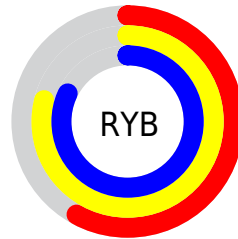

## Conversions Part 2

<b>Format</b>	<b>Color</b>
<a href="#">RYB</a>	<a href="#">148, 201, 210</a>
Decimal	<a href="#">9753247</a>
CIELab	<a href="#">79.00, -30.02, 19.09</a>
CIElCh	<a href="#">79, 35.575, 147.547</a>
Yxy	<a href="#">54.9284, 0.3017, 0.3989</a>
Android (android.graphics.Color)	<a href="#">4287943327</a> ( <a href="#">0xFF94D29F</a> )
YUV	<a href="#">185.6480, -13.1375, -33.0173</a>
Hunter-Lab	<a href="#">74.1137, -29.6349, 18.8891</a>

# Details

The CIELCh color **79, 35.575, 147.547** is a light color, and the websafe version is hex **99CC99**. A complement of this color would be **69, 35.696, 331.598**, and the grayscale version is **75, 0.009, 296.813**.

A 20% lighter version of the original color is **96, 28.067, 149.478**, and **59, 35.678, 147.459** is the 20% darker color. If you saturate the color by 10%, you get **78, 47.375, 146.543**, and if you desaturate by 10%, it is **81, 23.528, 148.414**.

# Distribution

Red (58%)

Green (82%)

Blue (62%)

Red (58%)

Yellow (79%)

Blue (82%)

Cyan (30%)