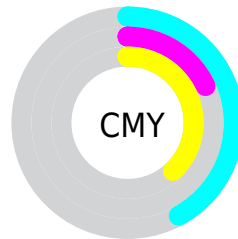

# Details

The CIELCh color **79, 35.575, 147.547** is a light color, and the websafe version is hex **99CC99**. A complement of this color would be **69, 35.696, 331.598**, and the grayscale version is **75, 0.009, 296.813**.

A 20% lighter version of the original color is **96, 28.067, 149.478**, and **59, 35.678, 147.459** is the 20% darker color. If you saturate the color by 10%, you get **78, 47.375, 146.543**, and if you desaturate by 10%, it is **81, 23.528, 148.414**.

# Distribution

Red (58%)

Green (82%)

Blue (62%)

Red (58%)

Yellow (79%)

Blue (82%)

Cyan (30%)

Magenta (0%)

Yellow (24%)

Black (18%)

Cyan (42%)

Magenta (18%)

Yellow (38%)