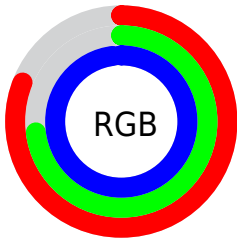

Distribution

- Red (81%)
- Green (73%)
- Blue (98%)