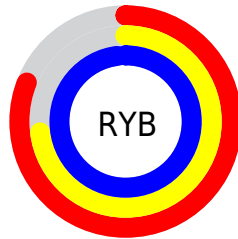

## Conversions Part 2

<b>Format</b>	<b>Color</b>
R <sub>Y</sub> B	206, 186, 251
Decimal	13548283
CIE <sub>Lab</sub>	79.00, 19.76, -29.52
CIE <sub>LCh</sub>	79, 35.521, 303.800
Y <sub>xy</sub>	54.9284, 0.2818, 0.2574
Android (android.graphics.Color)	4291738363 (0xFFCEBAFB)
YUV	199.3900, 25.4437, 5.7970
Hunter-Lab	74.1137, 15.1374, -26.7742

# Details

The CIELCh color `79, 35.521, 303.800` is a light color, and the websafe version is hex `CCCCFF`. A complement of this color would be `96, 33.747, 120.587`, and the grayscale version is `80, 0.010, 296.813`.

A 20% lighter version of the original color is `97, 8.100, 324.685`, and `59, 35.251, 303.781` is the 20% darker color. If you saturate the color by 10%, you get `72, 50.045, 304.612`, and if you desaturate by 10%, it is `87, 21.443, 303.070`.

# Distribution

- Red (81%)
- Green (73%)
- Blue (98%)

- Red (81%)
- Yellow (73%)
- Blue (98%)

- Cyan (18%)
- Magenta (26%)
- Yellow (0%)
- Black (2%)

- Cyan (19%)
- Magenta (27%)
- Yellow (2%)