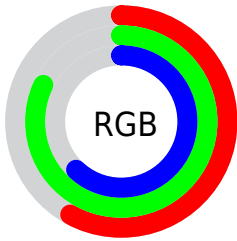

Distribution

Red (58%)

Green (82%)

Blue (62%)