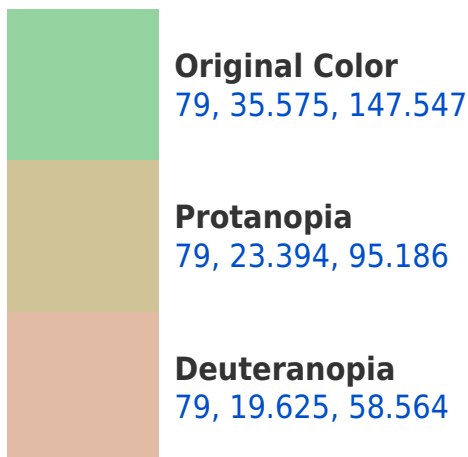

# Black Background

This preview shows how the CIELCh color 79, 35.575, 147.547 looks on a black background.

## **Background**

This preview shows how black text looks on a background with the CIELCh color 79, 35.575, 147.547.

This preview shows how white text looks on a background with the CIELCh color 79, 35.575, 147.547.

## Dichromacy

**Tritanopia**  
79, 16.368, 230.213

# Trichromacy

**Original Color**  
79, 35.575, 147.547

**Protanomaly**  
79, 24.437, 120.945

**Deuteranomaly**  
78, 17.548, 105.997

**Tritanomaly**  
79, 17.944, 184.244