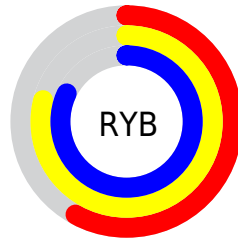

# Details

The CIELCh color **79, 35.575, 147.547** is a light color, and the websafe version is hex **99CC99**. A complement of this color would be **69, 35.696, 331.598**, and the grayscale version is **75, 0.009, 296.813**.

A 20% lighter version of the original color is **96, 28.067, 149.478**, and **59, 35.678, 147.459** is the 20% darker color. If you saturate the color by 10%, you get **78, 47.375, 146.543**, and if you desaturate by 10%, it is **81, 23.528, 148.414**.

# Distribution

Red (58%)

Green (82%)

Blue (62%)

Red (58%)

Yellow (79%)

Blue (82%)

Cyan (30%)