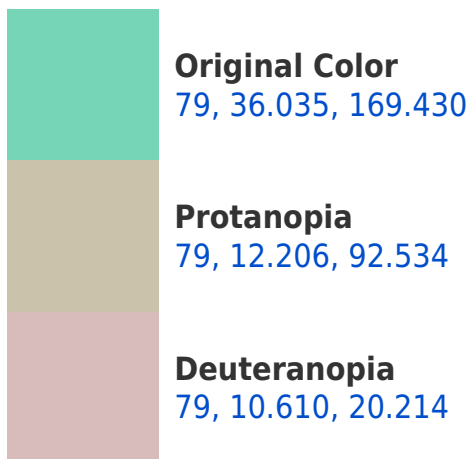

# Black Background

This preview shows how the CIELCh color 79, 36.035, 169.430 looks on a black background.

## Background

This preview shows how black text looks on a background with the CIELCh color 79, 36.035, 169.430.

This preview shows how white text looks on a background with the CIELCh color 79, 36.035, 169.430.

## Dichromacy

**Tritanopia**  
79, 25.330, 219.047

# Trichromacy

**Original Color**  
79, 36.035, 169.430

**Protanomaly**  
78, 17.234, 147.536

**Deuteranomaly**  
78, 8.639, 155.920

**Tritanomaly**  
79, 26.671, 197.510