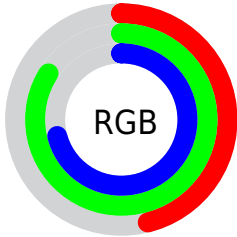

Distribution

- Red (46%)
- Green (84%)
- Blue (71%)