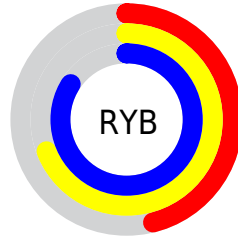

- Red (46%)
- Yellow (69%)
- Blue (84%)