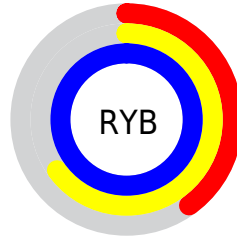

- Red (40%)
- Yellow (65%)
- Blue (100%)