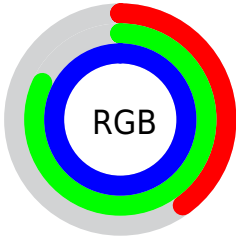

Distribution

- Red (40%)
- Green (82%)
- Blue (100%)