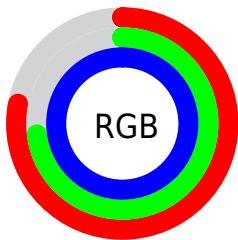

Distribution

- Red (78%)
- Green (73%)
- Blue (100%)