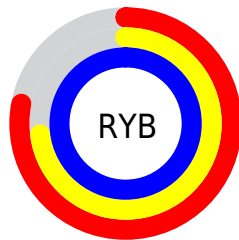

- Red (78%)
- Yellow (73%)
- Blue (100%)