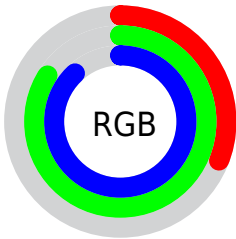

Distribution

- Red (31%)
- Green (84%)
- Blue (88%)