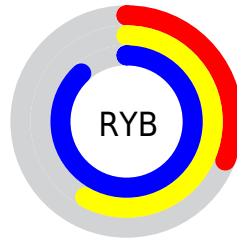

- Red (31%)
- Yellow (58%)
- Blue (88%)