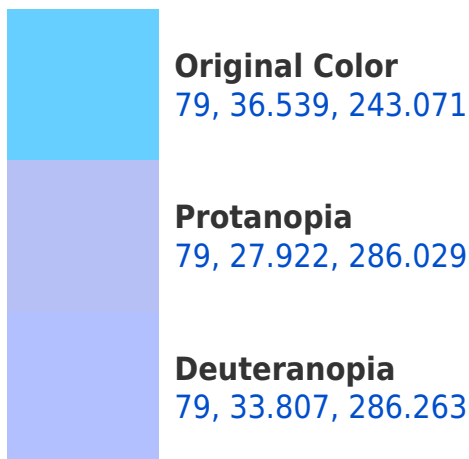

# Black Background

This preview shows how the CIELCh color 79, 36.539, 243.071 looks on a black background.

## Background

This preview shows how black text looks on a background with the CIELCh color 79, 36.539, 243.071.

This preview shows how white text looks on a background with the CIELCh color 79, 36.539, 243.071.

## Dichromacy

**Tritanopia**  
79, 34.019, 212.882

# Trichromacy

**Original Color**  
79, 36.539, 243.071

**Protanomaly**  
78, 29.473, 264.856

**Deuteranomaly**  
79, 32.809, 268.145

**Tritanomaly**  
79, 33.814, 224.033