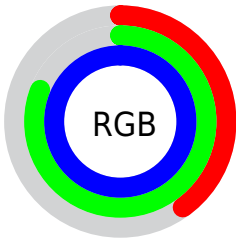

Distribution

- Red (40%)
- Green (81%)
- Blue (100%)