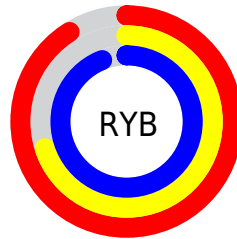

# Details

The CIELCh color  $79, 37.539, 322.518$  is a light color, and the websafe version is hex `FFCCFF`. A complement of this color would be  $89, 37.299, 139.825$ , and the grayscale version is  $81, 0.010, 296.813$ .

A 20% lighter version of the original color is  $95, 13.109, 324.873$ , and  $59, 37.466, 322.605$  is the 20% darker color. If you saturate the color by 10%, you get  $73, 52.137, 322.980$ , and if you desaturate by 10%, it is  $85, 22.769, 322.034$ .

# Distribution

Red (91%)

Green (70%)

Blue (94%)

Red (91%)

Yellow (70%)

Blue (94%)

Cyan (3%)