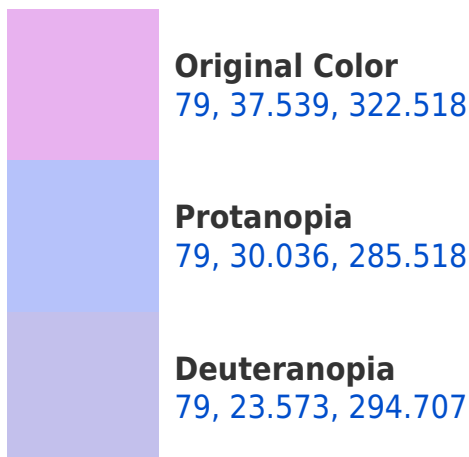

# Black Background

This preview shows how the CIELCh color 79, 37.539, 322.518 looks on a black background.

## Background

This preview shows how black text looks on a background with the CIELCh color 79, 37.539, 322.518.

This preview shows how white text looks on a background with the CIELCh color 79, 37.539, 322.518.

## Dichromacy

**Tritanopia**  
79, 17.004, 354.934

# Trichromacy

**Original Color**  
79, 37.539, 322.518

**Protanomaly**  
79, 31.386, 300.120

**Deuteranomaly**  
79, 27.809, 307.336

**Tritanomaly**  
79, 23.508, 336.813