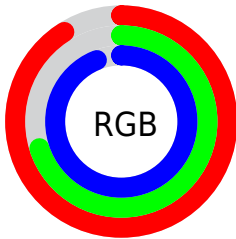

Distribution

Red (91%)

Green (70%)

Blue (94%)