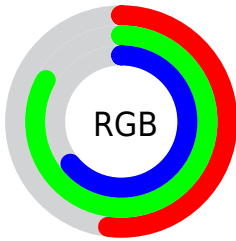

Distribution

- Red (52%)
- Green (83%)
- Blue (64%)