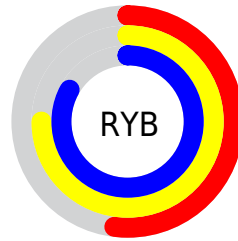

- Red (52%)
- Yellow (75%)
- Blue (83%)