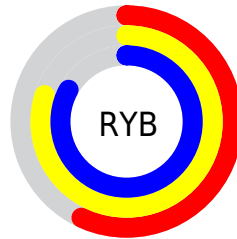

- Red (57%)
- Yellow (80%)
- Blue (83%)