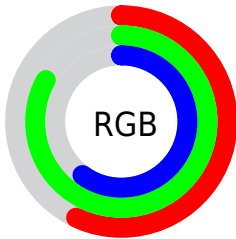

Distribution

- Red (57%)
- Green (83%)
- Blue (60%)