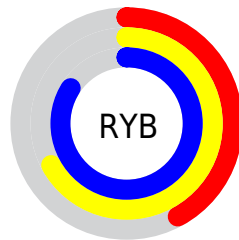

# Details

The CIELCh color **79, 39.356, 169.978** is a light color, and the websafe version is hex **66CC99**. A complement of this color would be **59, 45.469, 2.056**, and the grayscale version is **73, 0.009, 296.813**.

A 20% lighter version of the original color is **94, 30.309, 180.642**, and **59, 39.573, 169.601** is the 20% darker color. If you saturate the color by 10%, you get **78, 45.709, 168.542**, and if you desaturate by 10%, it is **80, 32.306, 171.269**.

# Distribution

Red (42%)

Green (84%)

Blue (71%)

Red (42%)

Yellow (67%)

Blue (84%)

Cyan (50%)