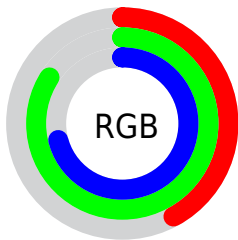

Distribution

Red (42%)

Green (84%)

Blue (71%)