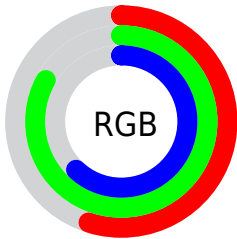

Distribution

- Red (55%)
- Green (83%)
- Blue (62%)