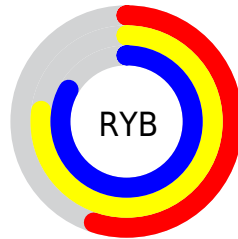

- Red (55%)
- Yellow (77%)
- Blue (83%)