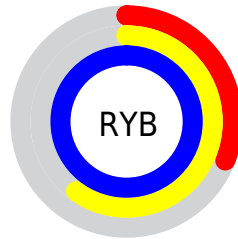

## Conversions Part 2

<b>Format</b>	<b>Color</b>
<b>R<sub>YB</sub></b>	79, 154, 255
Decimal	5231359
CIE <sub>Lab</sub>	79.00, -21.87, -32.42
CIE <sub>LCh</sub>	79, 39.105, 235.992
Yxy	54.9284, 0.2192, 0.2719
Android (android.graphics.Color)	4283421439 (0xFF4FD2FF)
YUV	175.9610, 38.9662, -85.0348
Hunter-Lab	74.1137, -23.0500, -30.3662

# Details

The CIELCh color **79, 39.105, 235.992** is a light color, and the websafe version is hex **33CCFF**. The color can be described as light washed cyan. A complement of this color would be **67, 66.558, 45.340**, and the grayscale version is **72, 0.009, 296.813**.

A 20% lighter version of the original color is **94, 32.611, 197.412**, and **59, 36.722, 239.515** is the 20% darker color. If you saturate the color by 10%, you get **77, 42.037, 239.307**, and if you desaturate by 10%, it is **82, 35.404, 233.328**.

# Distribution

- Red (31%)
- Green (82%)
- Blue (100%)

- Red (31%)
- Yellow (60%)
- Blue (100%)

- Cyan (69%)
- Magenta (18%)
- Yellow (0%)
- Black (0%)

- Cyan (69%)
- Magenta (18%)
- Yellow (0%)