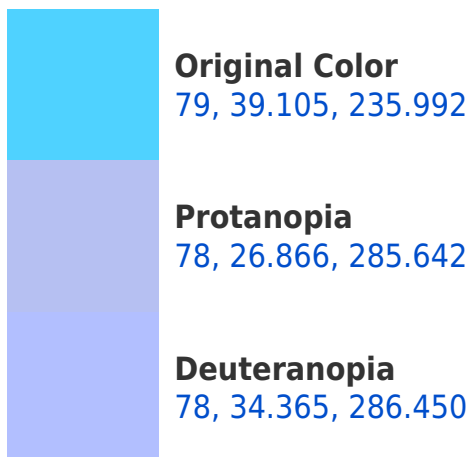

# Black Background

This preview shows how the CIELCh color 79, 39.105, 235.992 looks on a black background.

## Background

This preview shows how black text looks on a background with the CIELCh color 79, 39.105, 235.992.

This preview shows how white text looks on a background with the CIELCh color 79, 39.105, 235.992.

## Dichromacy

**Tritanopia**  
79, 38.441, 210.764

# Trichromacy

**Original Color**  
79, 39.105, 235.992

**Protanomaly**  
78, 29.689, 259.336

**Deuteranomaly**  
78, 33.855, 263.997

**Tritanomaly**  
79, 38.024, 219.706