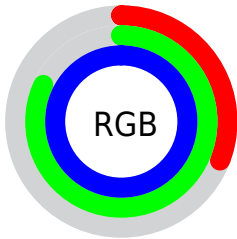

Distribution

- Red (31%)
- Green (82%)
- Blue (100%)