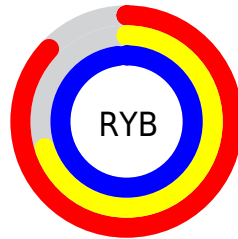

- Red (87%)
- Yellow (70%)
- Blue (98%)