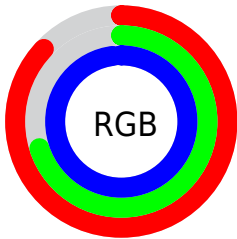

Distribution

- Red (87%)
- Green (70%)
- Blue (98%)