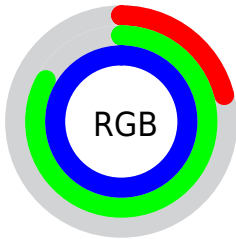

Distribution

- Red (21%)
- Green (83%)
- Blue (100%)