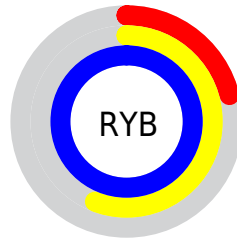

- Red (21%)
- Yellow (56%)
- Blue (100%)