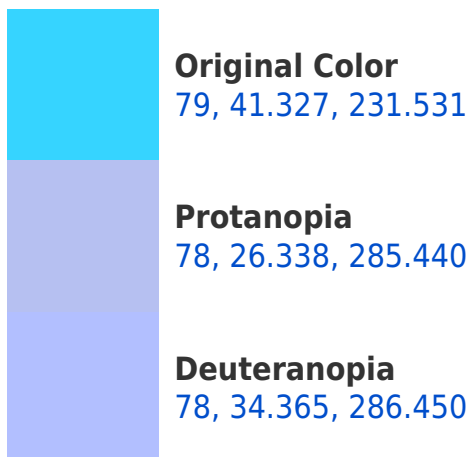

# Black Background

This preview shows how the CIELCh color 79, 41.327, 231.531 looks on a black background.

## Background

This preview shows how black text looks on a background with the CIELCh color 79, 41.327, 231.531.

This preview shows how white text looks on a background with the CIELCh color 79, 41.327, 231.531.

## Dichromacy

**Tritanopia**  
79, 41.679, 210.250

# Trichromacy

**Original Color**  
79, 41.327, 231.531

**Protanomaly**  
78, 30.649, 254.447

**Deuteranomaly**  
78, 34.544, 259.672

**Tritanomaly**  
79, 41.095, 217.749