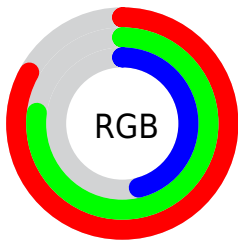

Distribution

Red (83%)

Green (77%)

Blue (46%)