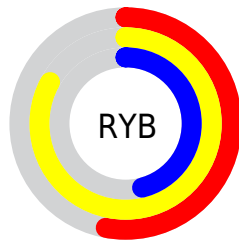

Red (53%)

Yellow (83%)

Blue (46%)