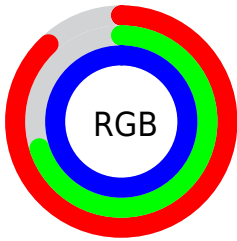

Distribution

- Red (88%)
- Green (70%)
- Blue (99%)