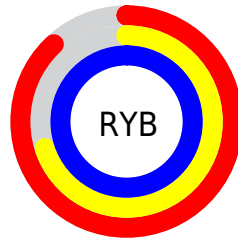

- Red (88%)
- Yellow (70%)
- Blue (99%)