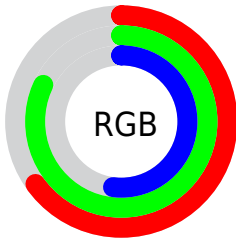

Distribution

Red (65%)

Green (82%)

Blue (52%)