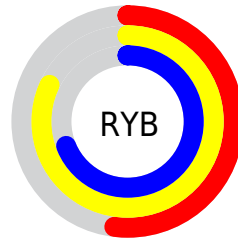

# Details

The CIELCh color **79, 42.553, 129.475** is a light color, and the websafe version is hex **99CC99**. A complement of this color would be **62, 44.460, 312.799**, and the grayscale version is **76, 0.009, 296.813**.

A 20% lighter version of the original color is **96, 36.546, 127.296**, and **59, 42.374, 129.150** is the 20% darker color. If you saturate the color by 10%, you get **78, 53.924, 129.007**, and if you desaturate by 10%, it is **80, 30.863, 129.965**.

# Distribution

Red (65%)

Green (82%)

Blue (52%)

Red (52%)

Yellow (82%)

Blue (69%)

Cyan (20%)