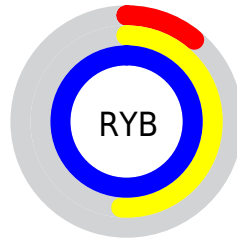

## Conversions Part 2

<b>Format</b>	<b>Color</b>
<b>R<sub>YB</sub></b>	27, 129, 255
Decimal	1824255
CIE <sub>Lab</sub>	79.00, -27.99, -32.41
CIE <sub>LCh</sub>	79, 42.824, 229.193
Yxy	54.9284, 0.2111, 0.2747
Android (android.graphics.Color)	4280014335 (0xFF1BD5FF)
YUV	162.1740, 45.7632, -118.5476
Hunter-Lab	74.1137, -28.0178, -30.3633

# Details

The CIELCh color **79, 42.824, 229.193** is a light color, and the websafe version is hex **00CCFF**. The color can be described as light washed cyan. A complement of this color would be **58, 92.056, 42.488**, and the grayscale version is **67, 0.008, 296.813**.

A 20% lighter version of the original color is **93, 38.289, 197.073**, and **60, 36.372, 236.215** is the 20% darker color. If you saturate the color by 10%, you get **78, 43.642, 232.736**, and if you desaturate by 10%, it is **81, 41.336, 226.234**.

# Distribution

- Red (11%)
- Green (84%)
- Blue (100%)

- Red (11%)
- Yellow (51%)
- Blue (100%)

- Cyan (89%)
- Magenta (16%)
- Yellow (0%)
- Black (0%)

- Cyan (89%)
- Magenta (17%)
- Yellow (0%)