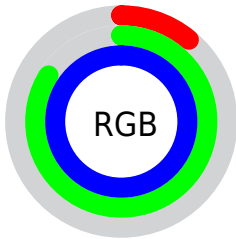

Distribution

- Red (11%)
- Green (84%)
- Blue (100%)