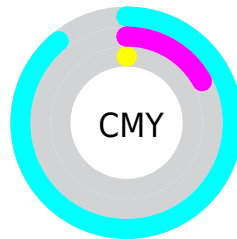

# Details

The CIELCh color **79, 42.824, 229.193** is a light color, and the websafe version is hex **00CCFF**. The color can be described as light washed cyan. A complement of this color would be **58, 92.056, 42.488**, and the grayscale version is **67, 0.008, 296.813**.

A 20% lighter version of the original color is **93, 38.289, 197.073**, and **60, 36.372, 236.215** is the 20% darker color. If you saturate the color by 10%, you get **78, 43.642, 232.736**, and if you desaturate by 10%, it is **81, 41.336, 226.234**.

# Distribution

- Red (11%)
- Green (84%)
- Blue (100%)

- Red (11%)
- Yellow (51%)
- Blue (100%)

- Cyan (89%)
- Magenta (16%)
- Yellow (0%)
- Black (0%)

- Cyan (89%)
- Magenta (17%)
- Yellow (0%)

# Brightness & Saturation Gradients

These gradients show how the CIELCh color 79, 42.824, 229.193 changes by changing the brightness by 10 percent. The first figure shows a shift by +10% for each color and the second figure -10%.