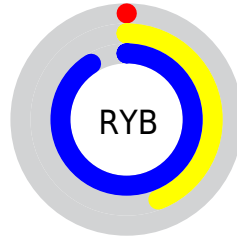

- Red (0%)
- Yellow (44%)
- Blue (91%)