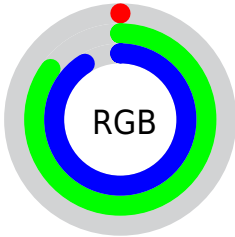

Distribution

- Red (0%)
- Green (85%)
- Blue (91%)