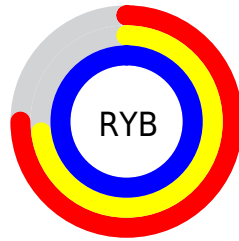

- Red (75%)
- Yellow (73%)
- Blue (100%)