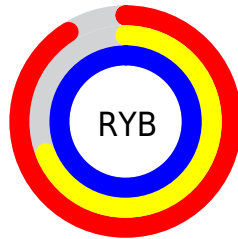

## Conversions Part 2

<b>Format</b>	<b>Color</b>
<b>R<sub>YB</sub></b>	233, 175, 253
Decimal	15314941
CIE <sub>Lab</sub>	79.00, 34.40, -30.50
CIE <sub>LCh</sub>	79, 45.968, 318.438
Yxy	54.9284, 0.3006, 0.2483
Android (android.graphics.Color)	4293505021 (0xFFE9AFFD)
YUV	201.2340, 25.5206, 27.8588
Hunter-Lab	74.1137, 30.4626, -27.9754

# Details

The CIELCh color  $79, 45.968, 318.438$  is a light color, and the websafe version is hex `CC99FF`. A complement of this color would be  $94, 45.095, 135.539$ , and the grayscale version is  $81, 0.010, 296.813$ .

# Distribution

- Red (91%)
- Green (69%)
- Blue (99%)

- Red (91%)
- Yellow (69%)
- Blue (99%)

- Cyan (8%)
- Magenta (31%)
- Yellow (0%)
- Black (1%)

- Cyan (9%)
- Magenta (31%)
- Yellow (1%)