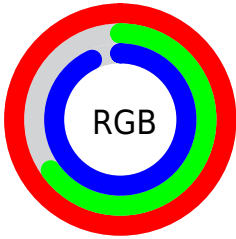

Distribution

- Red (100%)
- Green (65%)
- Blue (93%)