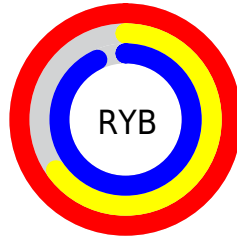

- Red (100%)
- Yellow (65%)
- Blue (93%)