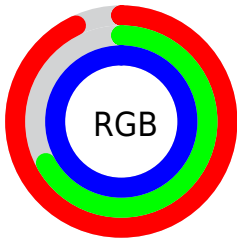

Distribution

- Red (93%)
- Green (67%)
- Blue (100%)