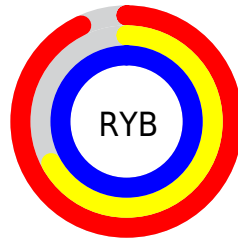

- Red (93%)
- Yellow (67%)
- Blue (100%)