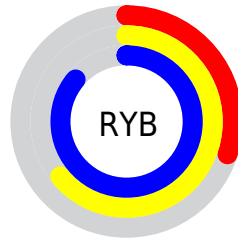

- Red (30%)
- Yellow (64%)
- Blue (86%)