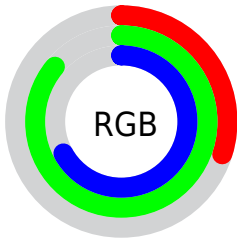

Distribution

- Red (30%)
- Green (86%)
- Blue (67%)