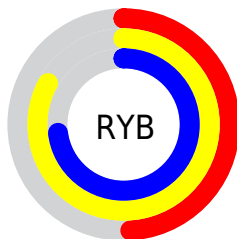

Red (49%)

Yellow (83%)

Blue (73%)