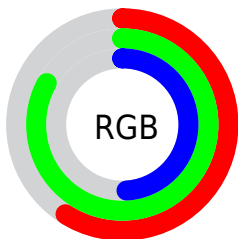

Distribution

Red (59%)

Green (83%)

Blue (49%)