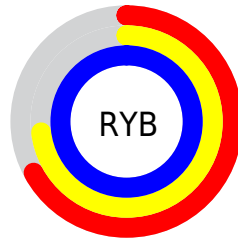

- Red (67%)
- Yellow (73%)
- Blue (100%)