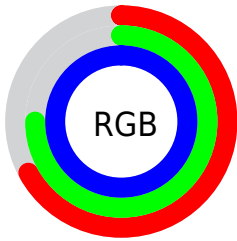

Distribution

- Red (67%)
- Green (75%)
- Blue (100%)