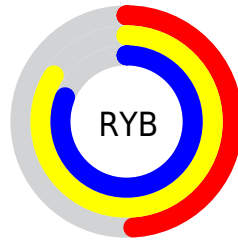

- Red (49%)
- Yellow (84%)
- Blue (81%)