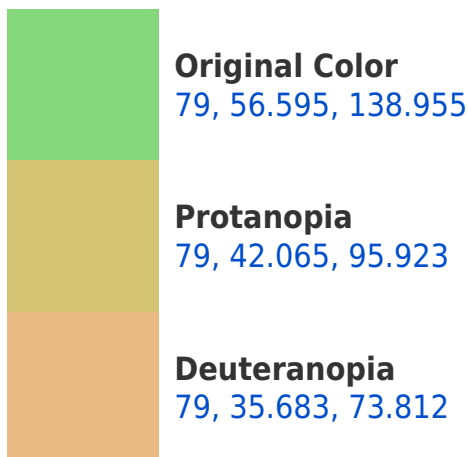

# Black Background

This preview shows how the CIELCh color 79, 56.595, 138.955 looks on a black background.

## Background

This preview shows how black text looks on a background with the CIELCh color 79, 56.595, 138.955.

This preview shows how white text looks on a background with the CIELCh color 79, 56.595, 138.955.

## Dichromacy

**Tritanopia**  
79, 18.961, 225.291

# Trichromacy

**Original Color**  
79, 56.595, 138.955

**Protanomaly**  
78, 43.757, 115.941

**Deuteranomaly**  
78, 35.730, 106.191

**Tritanomaly**  
79, 25.719, 168.940