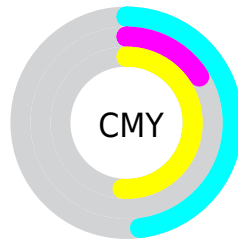

A 20% lighter version of the original color is **94, 46.066, 138.753**, and **59, 56.931, 138.875** is the 20% darker color. If you saturate the color by 10%, you get **78, 68.996, 138.093**, and if you desaturate by 10%, it is **80, 43.529, 139.758**.

# Distribution

- Red (52%)
- Green (84%)
- Blue (49%)

- Red (49%)
- Yellow (84%)
- Blue (81%)

- Cyan (38%)
- Magenta (0%)
- Yellow (42%)
- Black (16%)

- Cyan (48%)
- Magenta (16%)
- Yellow (51%)

# Brightness & Saturation Gradients

These gradients show how the CIELCh color 79, 56.595, 138.955 changes by changing the brightness by 10 percent. The first figure shows a shift by +10% for each color and the second figure -10%.