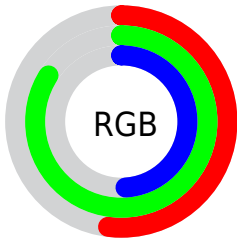

Distribution

- Red (52%)
- Green (84%)
- Blue (49%)