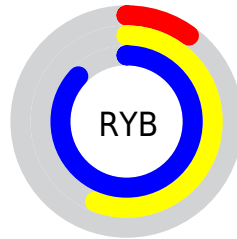

- Red (10%)
- Yellow (56%)
- Blue (87%)