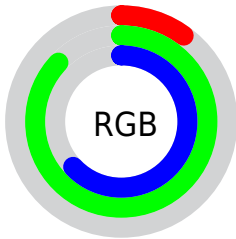

Distribution

- Red (10%)
- Green (87%)
- Blue (63%)