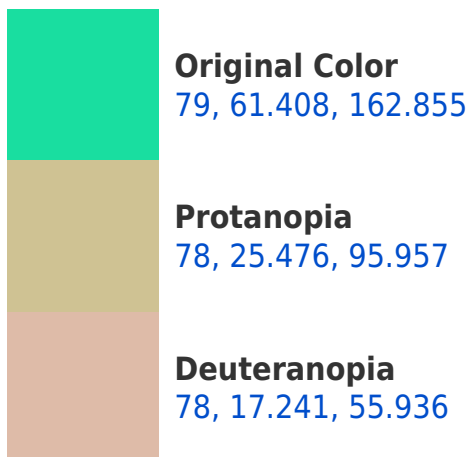

# Black Background

This preview shows how the CIELCh color 79, 61.408, 162.855 looks on a black background.

## Background

This preview shows how black text looks on a background with the CIELCh color 79, 61.408, 162.855.

This preview shows how white text looks on a background with the CIELCh color 79, 61.408, 162.855.

## Dichromacy

**Tritanopia**  
79, 36.713, 211.538

# Trichromacy

**Original Color**  
79, 61.408, 162.855

**Protanomaly**  
77, 36.407, 147.333

**Deuteranomaly**  
76, 26.446, 152.348

**Tritanomaly**  
79, 42.656, 188.432