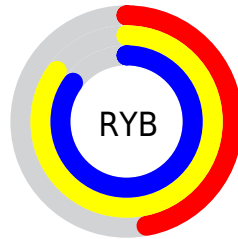

- Red (47%)
- Yellow (85%)
- Blue (85%)