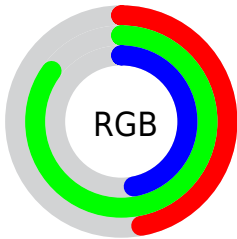

Distribution

- Red (47%)
- Green (85%)
- Blue (47%)