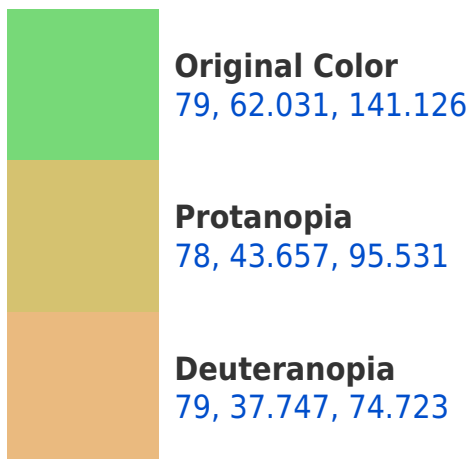

# Black Background

This preview shows how the CIELCh color 79, 62.031, 141.126 looks on a black background.

## Background

This preview shows how black text looks on a background with the CIELCh color 79, 62.031, 141.126.

This preview shows how white text looks on a background with the CIELCh color 79, 62.031, 141.126.

## Dichromacy

**Tritanopia**  
79, 22.179, 222.460

# Trichromacy

**Original Color**  
79, 62.031, 141.126

**Protanomaly**  
78, 46.099, 117.850

**Deuteranomaly**  
78, 38.295, 109.708

**Tritanomaly**  
78, 29.502, 171.404