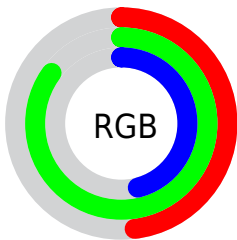

Distribution

- Red (48%)
- Green (85%)
- Blue (46%)