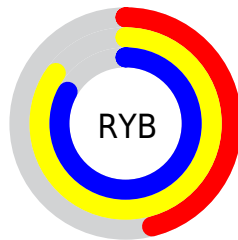

- Red (46%)
- Yellow (85%)
- Blue (83%)