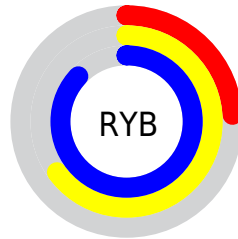

## Conversions Part 2

Format	Color
<a href="#">RYB</a>	<a href="#">62, 166, 221</a>
Decimal	<a href="#">4119955</a>
CIELab	<a href="#">79.00, -57.46, 24.85</a>
CIELCh	<a href="#">79, 62.603, 156.617</a>
Yxy	<a href="#">54.9284, 0.2662, 0.4408</a>
Android (android.graphics.Color)	<a href="#">4282310035</a> ( <a href="#">0xFF3EDD93</a> )
YUV	<a href="#">165.0230, -8.8853, -90.3512</a>
Hunter-Lab	<a href="#">74.1137, -49.8122, 22.6713</a>

# Details

The CIELCh color **79, 62.603, 156.617** is a dark color, and the websafe version is hex **00CC99**. The color can be described as middle muted spring green. A complement of this color would be **53, 66.623, 355.692**, and the grayscale version is **68, 0.008, 296.813**.

A 20% lighter version of the original color is **92, 49.541, 162.141**, and **60, 58.576, 153.868** is the 20% darker color. If you saturate the color by 10%, you get **78, 68.689, 154.656**, and if you desaturate by 10%, it is **80, 55.624, 158.363**.

# Distribution

- Red (24%)
- Green (87%)
- Blue (58%)

- Red (24%)
- Yellow (65%)
- Blue (87%)

- Cyan (72%)
- Magenta (0%)
- Yellow (33%)
- Black (13%)

- Cyan (76%)
- Magenta (13%)
- Yellow (42%)