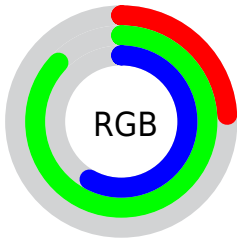

Distribution

- Red (24%)
- Green (87%)
- Blue (58%)