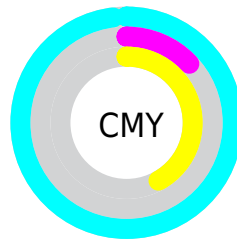

A 20% lighter version of the original color is **91, 53.410, 165.226**, and **60, 58.682, 154.008** is the 20% darker color. If you saturate the color by 10%, you get **79, 67.872, 158.140**, and if you desaturate by 10%, it is **79, 63.291, 160.912**.

# Distribution

- Red (2%)
- Green (87%)
- Blue (58%)

- Red (2%)
- Yellow (54%)
- Blue (87%)

- Cyan (97%)
- Magenta (0%)
- Yellow (34%)
- Black (13%)

- Cyan (98%)
- Magenta (13%)
- Yellow (42%)

# Brightness & Saturation Gradients

These gradients show how the CIELCh color 79, 66.974, 158.710 changes by changing the brightness by 10 percent. The first figure shows a shift by +10% for each color and the second figure -10%.