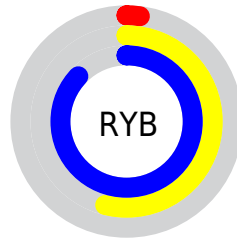

- Red (2%)
- Yellow (54%)
- Blue (87%)