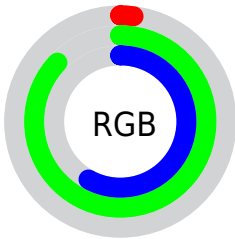

Distribution

- Red (2%)
- Green (87%)
- Blue (58%)