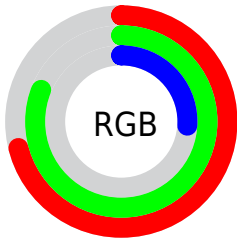

Distribution

- Red (71%)
- Green (81%)
- Blue (26%)