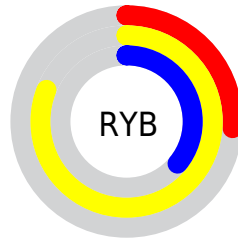

- Red (26%)
- Yellow (81%)
- Blue (36%)