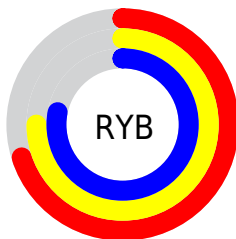

- Red (70%)
- Yellow (75%)
- Blue (78%)