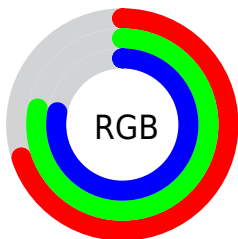

Distribution

- Red (70%)
- Green (78%)
- Blue (78%)