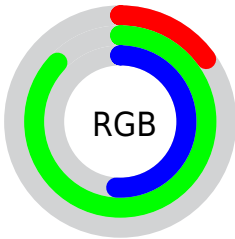

Distribution

- Red (15%)
- Green (87%)
- Blue (51%)