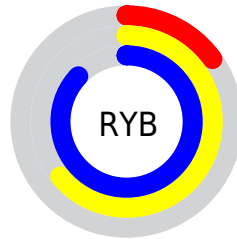

- Red (15%)
- Yellow (64%)
- Blue (87%)