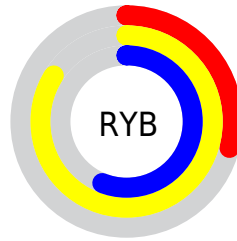

- Red (29%)
- Yellow (84%)
- Blue (56%)