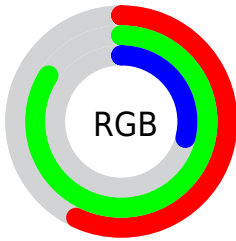

Distribution

- Red (57%)
- Green (84%)
- Blue (29%)