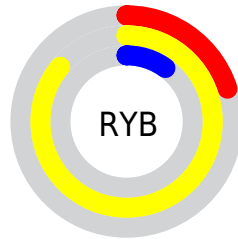

## Conversions Part 2

Format	Color
<a href="#">RYB</a>	<a href="#">52, 220, 25</a>
Decimal	<a href="#">14468121</a>
CIELab	<a href="#">79.00, -6.99, 76.88</a>
CIELCh	<a href="#">79, 77.199, 95.194</a>
Yxy	<a href="#">54.9284, 0.4370, 0.4842</a>
Android (android.graphics.Color)	<a href="#">4292658201 (0xFFDCC419)</a>
YUV	<a href="#">183.6820, -78.2302, 31.8509</a>
Hunter-Lab	<a href="#">74.1137, -10.2873, 44.7317</a>

# Details

The CIELCh color **79, 77.199, 95.194** is a dark color, and the websafe version is hex **CCCC00**. The color can be described as middle washed yellow. A complement of this color would be **33, 102.610, 302.406**, and the grayscale version is **75, 0.009, 296.813**.

A 20% lighter version of the original color is **97, 76.021, 103.387**, and **59, 63.537, 95.610** is the 20% darker color. If you saturate the color by 10%, you get **78, 79.378, 94.246**, and if you desaturate by 10%, it is **80, 72.574, 96.167**.

# Distribution

- Red (86%)
- Green (77%)
- Blue (10%)

- Red (20%)
- Yellow (86%)
- Blue (10%)

- Cyan (0%)
- Magenta (11%)
- Yellow (88%)
- Black (14%)

- Cyan (14%)
- Magenta (23%)
- Yellow (90%)