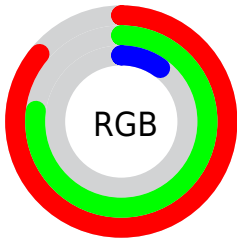

Distribution

- Red (86%)
- Green (77%)
- Blue (10%)