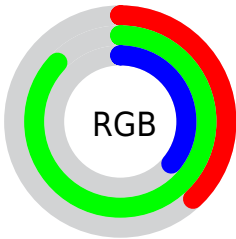

Distribution

Red (38%)

Green (87%)

Blue (36%)