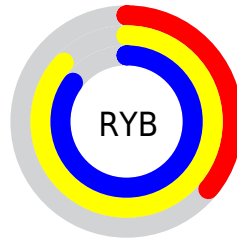

Red (36%)

Yellow (87%)

Blue (85%)