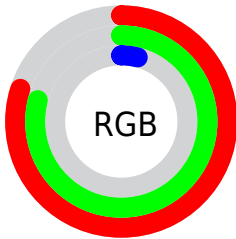

Distribution

Red (80%)

Green (79%)

Blue (4%)