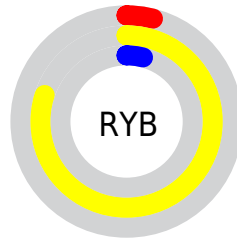

Red (4%)

Yellow (80%)

Blue (4%)