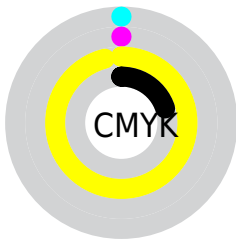

# Details

The CIELCh color **79, 80.446, 102.612** is a dark color, and the websafe version is hex **CCCC00**. The color can be described as middle washed yellow. A complement of this color would be **26, 110.367, 305.889**, and the grayscale version is **74, 0.009, 296.813**.

A 20% lighter version of the original color is **97, 78.990, 104.152**, and **59, 64.636, 104.497** is the 20% darker color. If you saturate the color by 10%, you get **79, 81.282, 102.531**, and if you desaturate by 10%, it is **79, 77.549, 102.886**.

# Distribution

Red (80%)

Green (79%)

Blue (4%)

Red (4%)

Yellow (80%)

Blue (4%)

Cyan (0%)

Magenta (0%)

Yellow (96%)

Black (20%)

Cyan (20%)

Magenta (21%)

Yellow (97%)