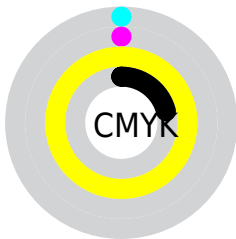

# Details

The CIELCh color **79, 81.212, 102.860** is a dark color, and the websafe version is hex **CCCC00**. The color can be described as middle washed yellow. A complement of this color would be **25, 111.959, 306.220**, and the grayscale version is **73, 0.009, 296.813**.

A 20% lighter version of the original color is **97, 79.711, 104.099**, and **59, 64.656, 104.906** is the 20% darker color. If you saturate the color by 10%, you get **79, 81.372, 102.849**, and if you desaturate by 10%, it is **79, 78.909, 103.057**.

# Distribution

Red (79%)

Green (79%)

Blue (1%)

Red (1%)

Yellow (79%)

Blue (1%)

Cyan (0%)

Magenta (0%)

Yellow (99%)

Black (21%)

Cyan (21%)

Magenta (21%)

Yellow (99%)