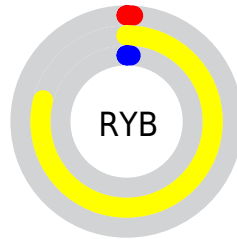

Red (1%)

Yellow (79%)

Blue (1%)