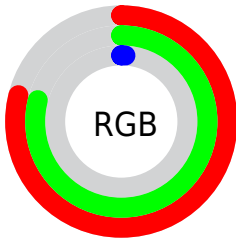

Distribution

Red (79%)

Green (79%)

Blue (1%)