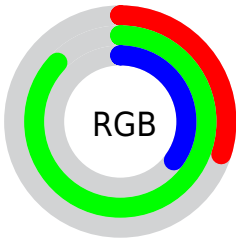

Distribution

- Red (30%)
- Green (87%)
- Blue (35%)