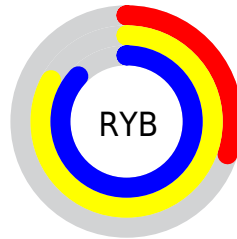

- Red (30%)
- Yellow (83%)
- Blue (87%)