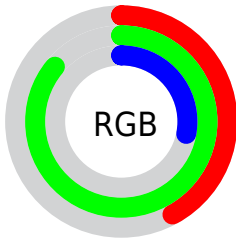

Distribution

- Red (42%)
- Green (86%)
- Blue (28%)