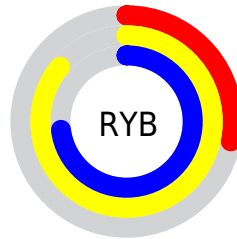

- Red (28%)
- Yellow (86%)
- Blue (73%)